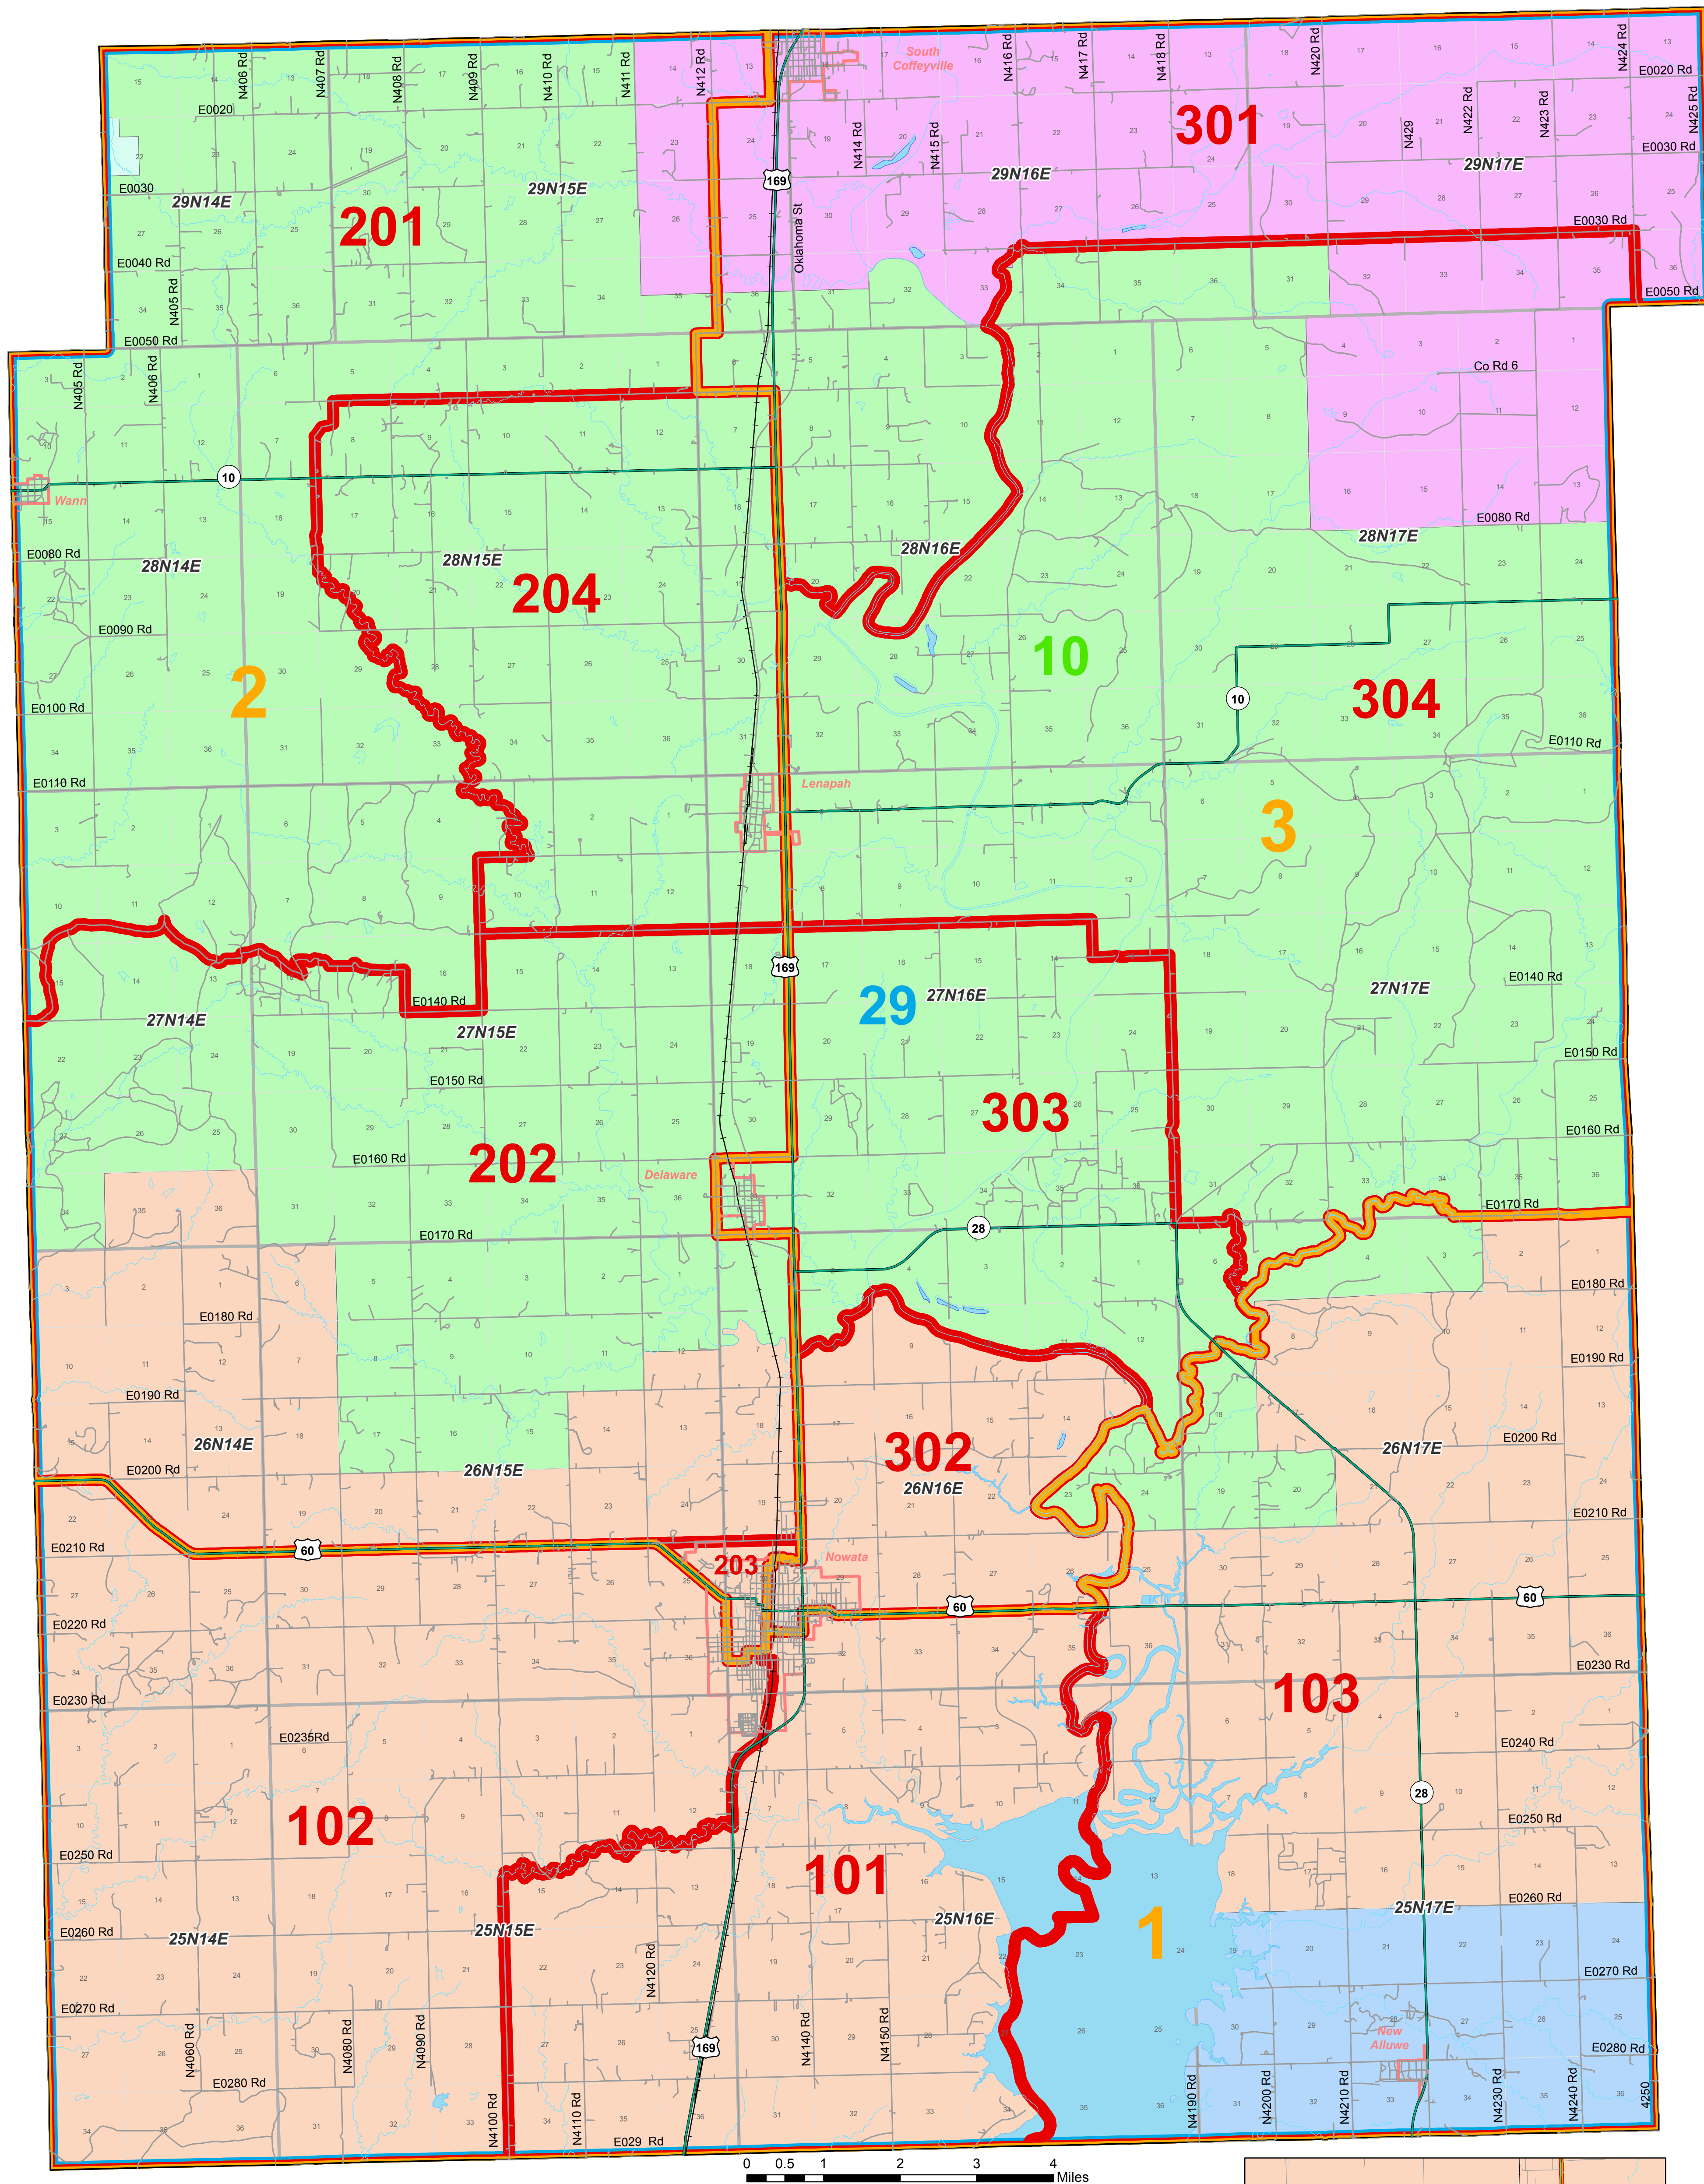

Nowata County Voter Precincts

Tri-County Career Technology Center

- Copan
- Nowata
- Oklahoma Union
- South Coffeyville

Northeast Oklahoma Career Technology Center

- Chelsea